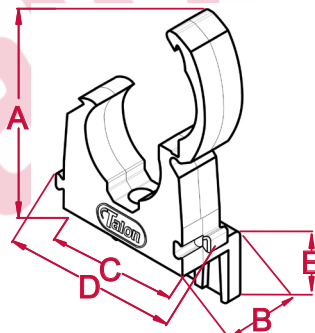

Talon EZ Joist Clip

EZ Joist Clip

The Talon EZ Joist Clip offers a safer and easier install whilst stood side on for pipework above your head. Manufactured in the UK this high quality polypropylene clip provides the user a secure fixing. All sizes of the EZ Joist Clip can be connected together via the dovetail to allow for equal pipe spacing.

The Talon EZ Joist Clip creates an easier and speedy installation for pipes in hard to reach locations.

Colours & sizes

EZ Joist Clip

EZ15

15mm EZ Joist Clip

A: 60mm **B:** 17mm

C: 25mm **D:** 29.5mm **E:** 17.5mm

EZ22

22mm EZ Joist Clip

A: 75mm **B:** 17mm

C: 35mm **D:** 39.5mm **E:** 17.5mm