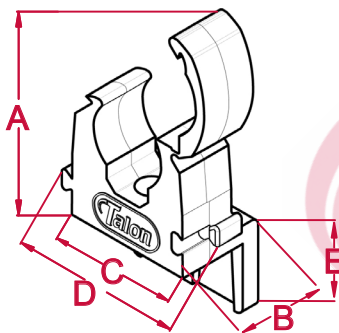

Talon EZ Joist Clip

EZ Joist Clip

The Talon EZ Joist Clip offers a safer and easier install whilst stood side on for pipework above your head. Manufactured in the UK this high quality polypropylene clip provides the user a secure fixing. All sizes of the EZ Joist Clip can be connected together via the dovetail to allow for equal pipe spacing.

The Talon EZ Joist Clip creates an easier and speedy installation for pipes in hard to reach locations.

Colours & sizes

EZ Joist Clip

EZ15

15mm EZ Joist Clip

A: 60mm **B:** 17mm

C: 25mm **D:** 29.5mm **E:** 17.5mm

EZ22

22mm EZ Joist Clip

A: 75mm **B:** 17mm

C: 35mm **D:** 39.5mm **E:** 17.5mm