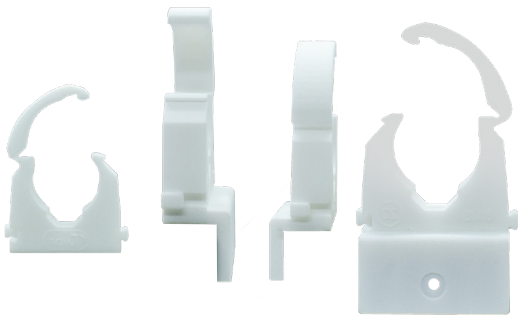

Talon EZ Joist Clip

EZ Joist Clip

The Talon EZ Joist Clip offers a safer and easier install whilst stood side on for pipework above your head. Manufactured in the UK this high quality polypropylene clip provides the user a secure fixing. All sizes of the EZ Joist Clip can be connected together via the dovetail to allow for equal pipe spacing.

The Talon EZ Joist Clip creates an easier and speedy installation for pipes in hard to reach locations.

Colours & sizes

EZ Joist Clip

EZ15

15mm EZ Joist Clip

A: 60mm **B:** 17mm

C: 25mm **D:** 29.5mm **E:** 17.5mm

EZ22

22mm EZ Joist Clip

A: 75mm **B:** 17mm

C: 35mm **D:** 39.5mm **E:** 17.5mm